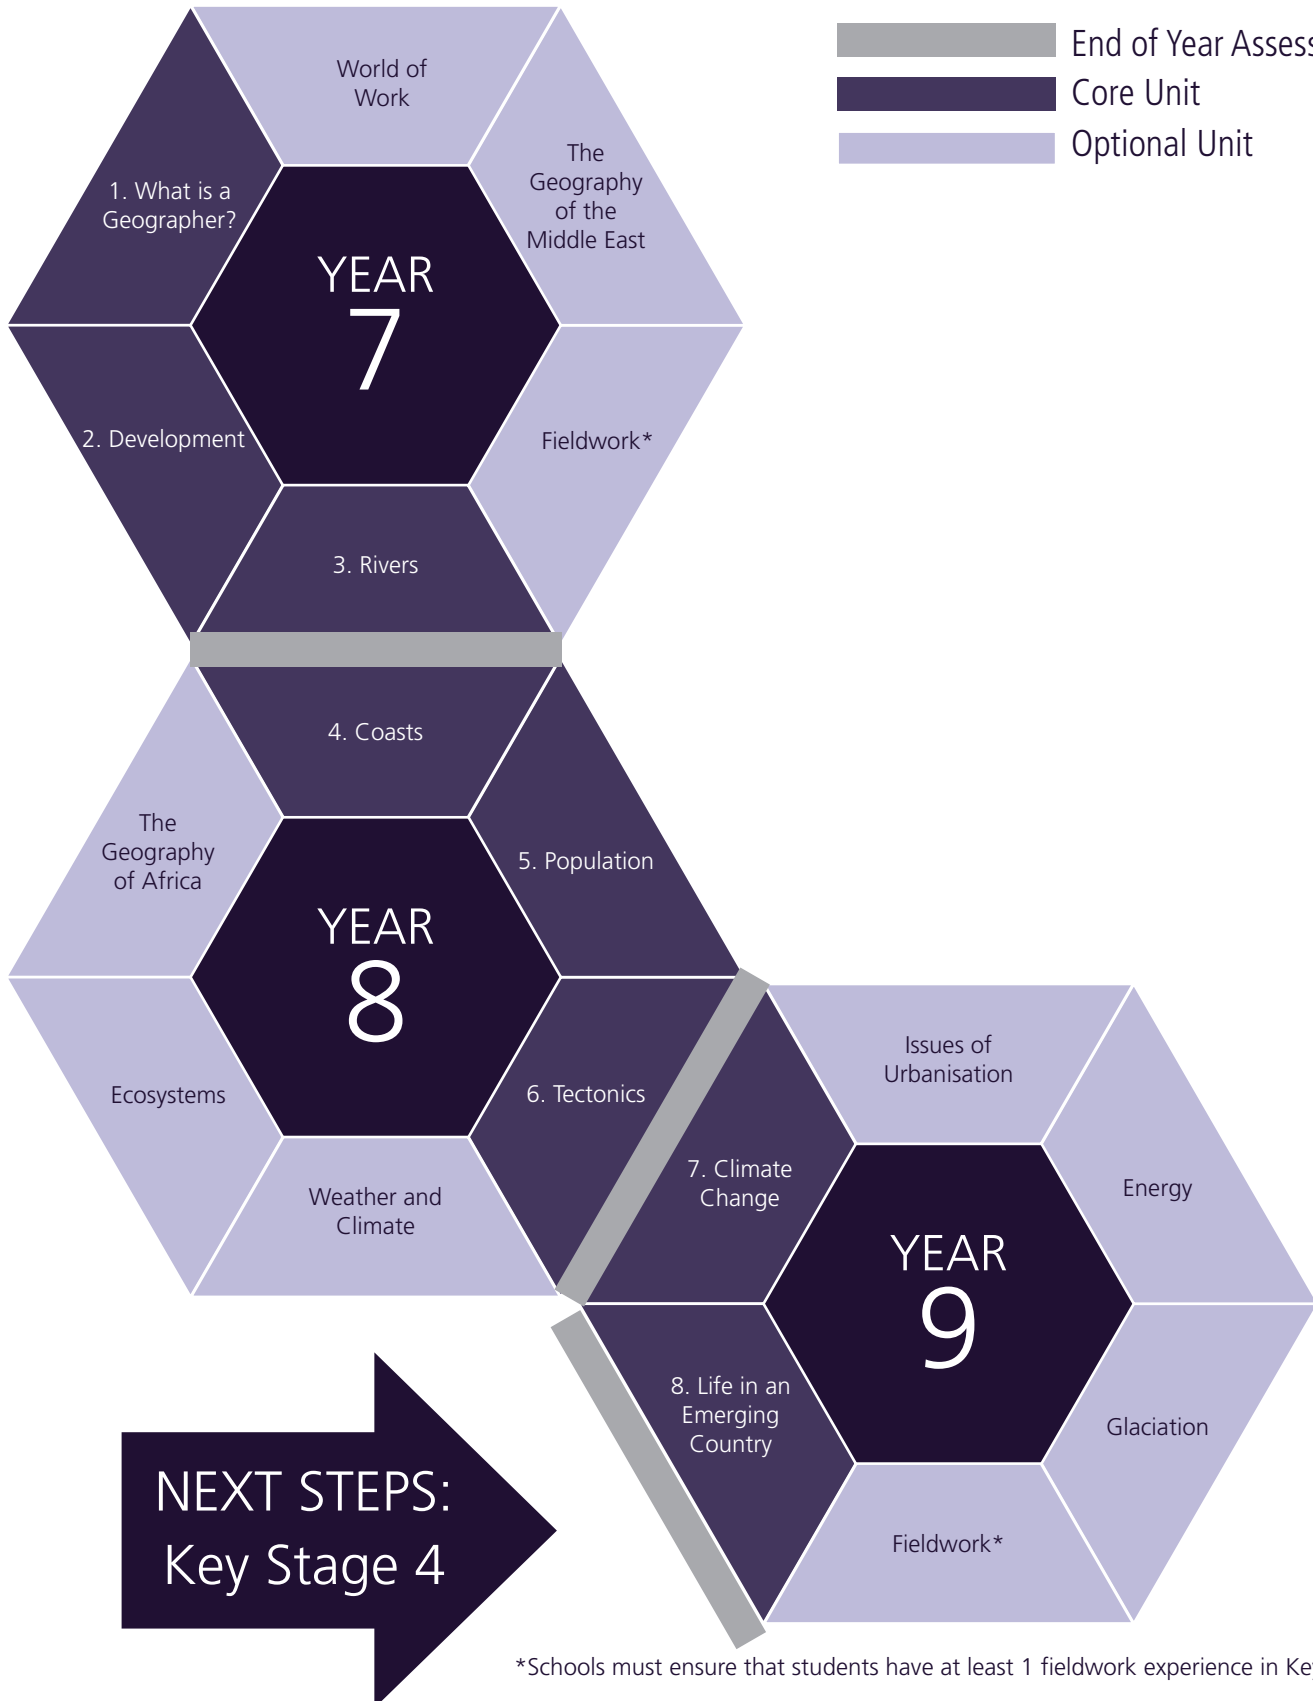

GEOGRAPHY

Key Stage 3

KEY:

-  End of Year Assessment
-  Core Unit
-  Optional Unit

*Schools must ensure that students have at least 1 fieldwork experience in Key Stage 3